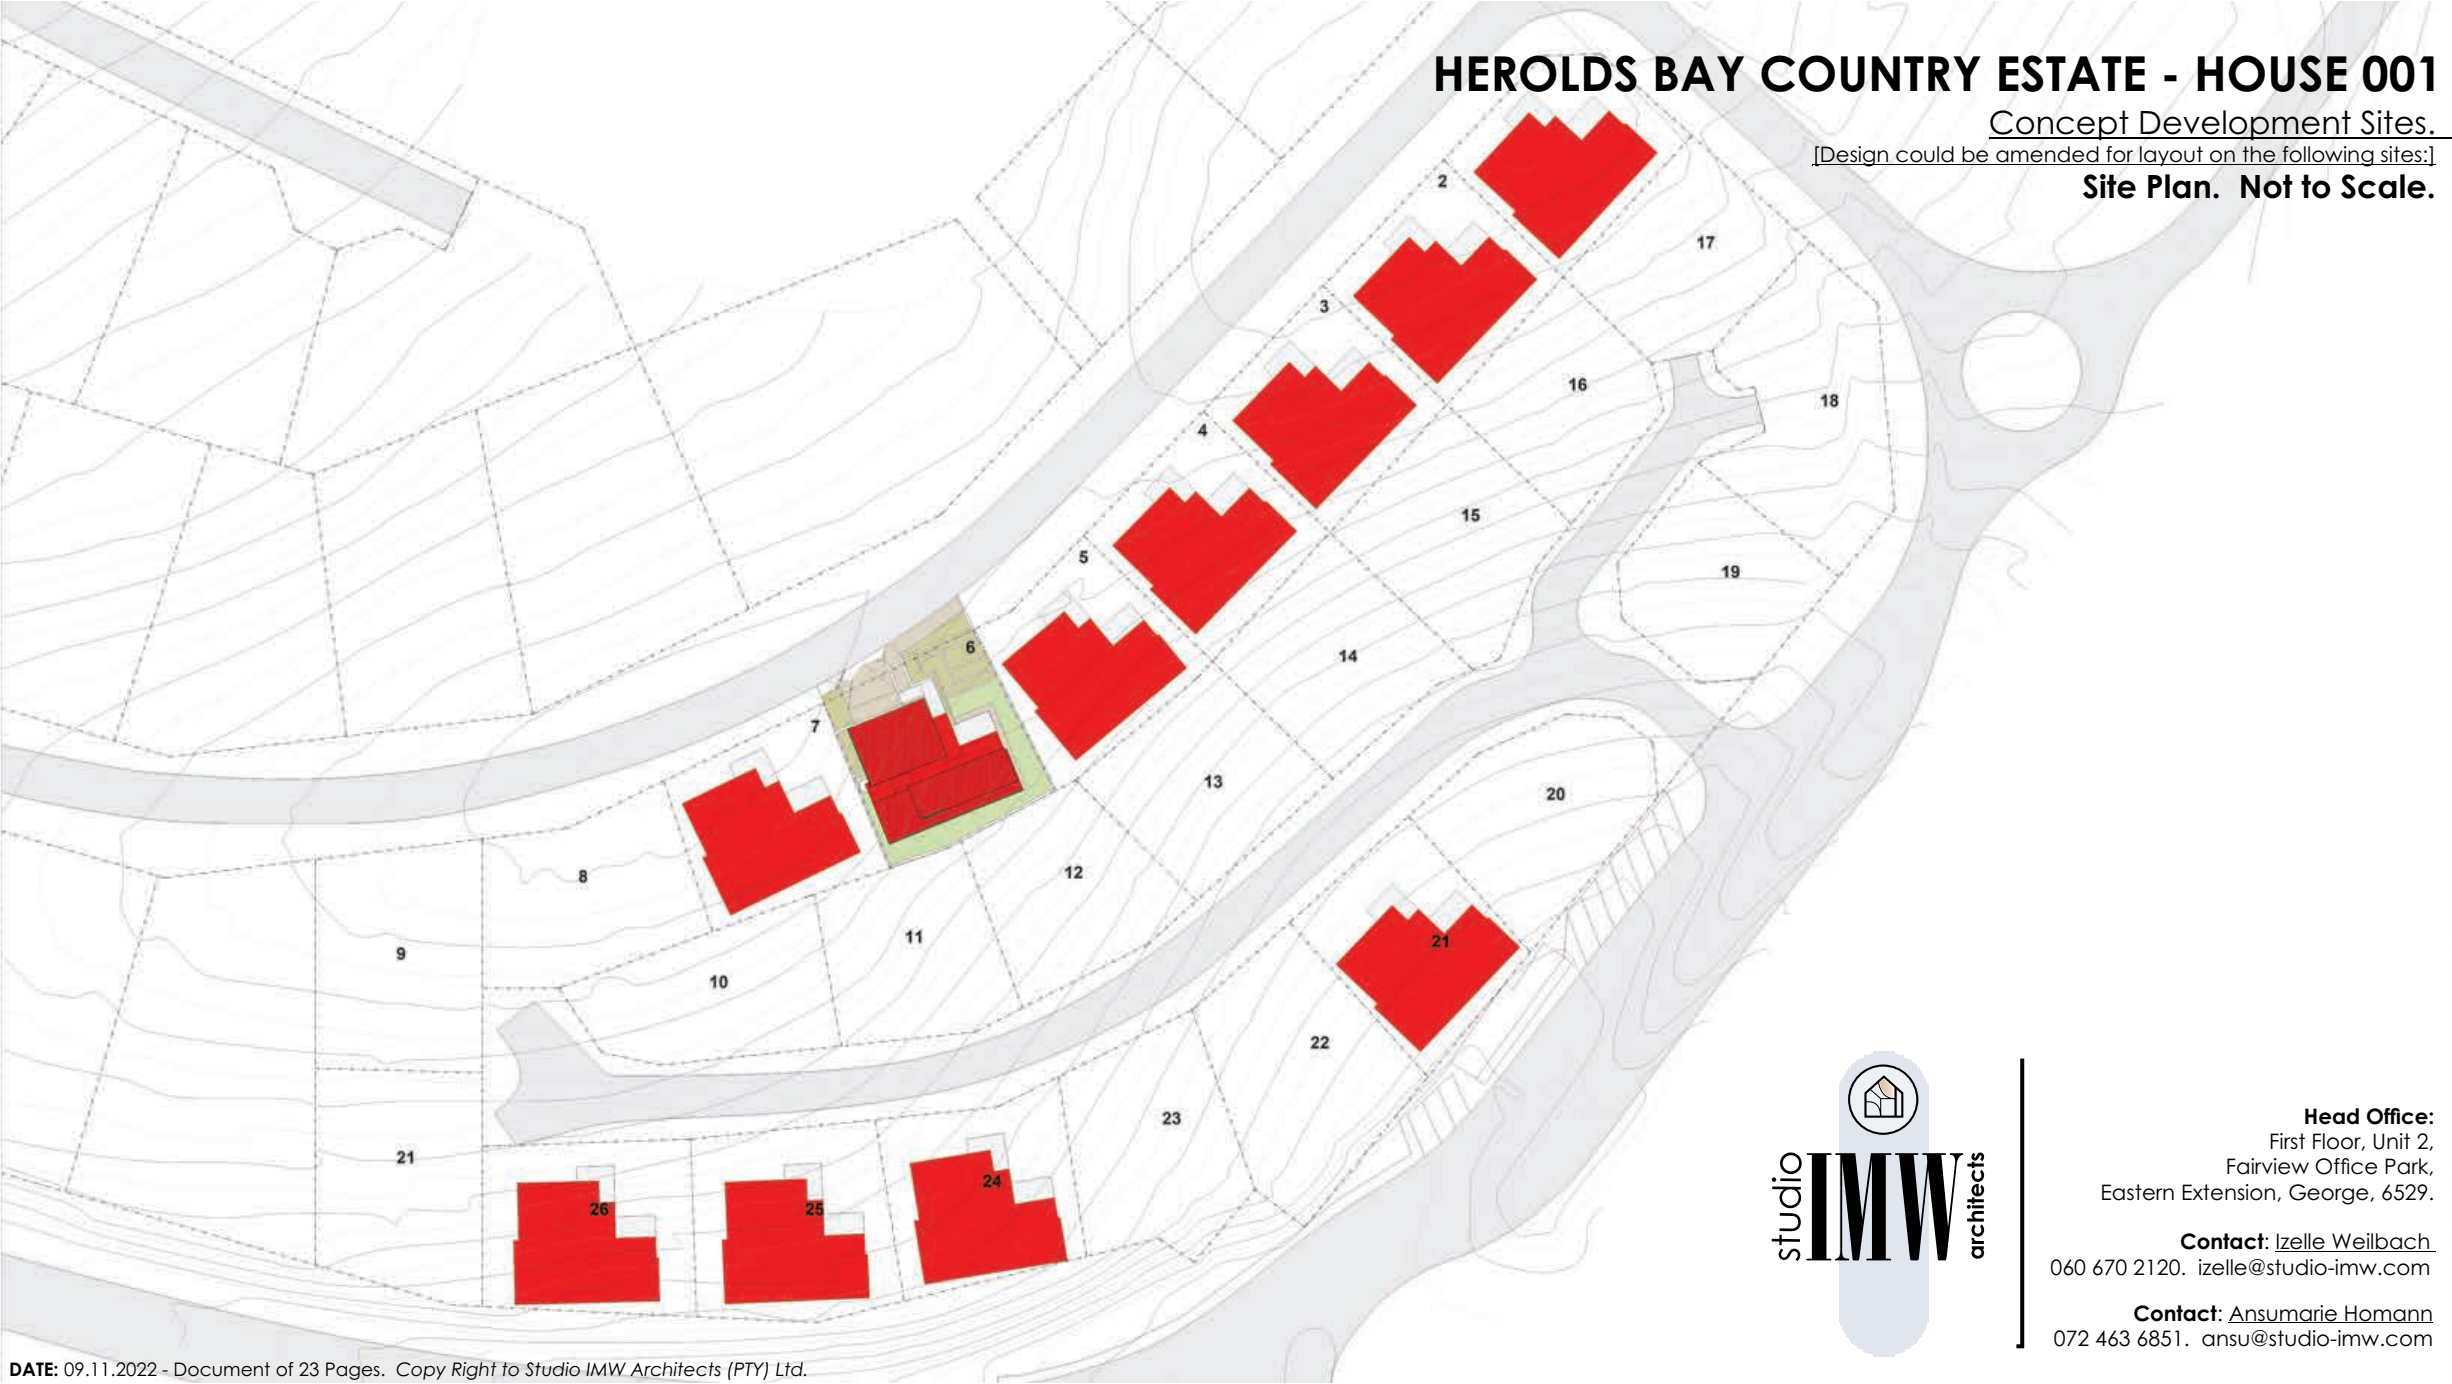

HEROLDS BAY COUNTRY ESTATE - HOUSE 001

Concept Development Sites.

[Design could be amended for layout on the following sites:]

Site Plan. Not to Scale.

Head Office:
First Floor, Unit 2,
Fairview Office Park,
Eastern Extension, George, 6529.

Contact: Izelle Weilbach
060 670 2120. izelle@studio-imw.com

Contact: Ansumarie Homann
072 463 6851. ansu@studio-imw.com