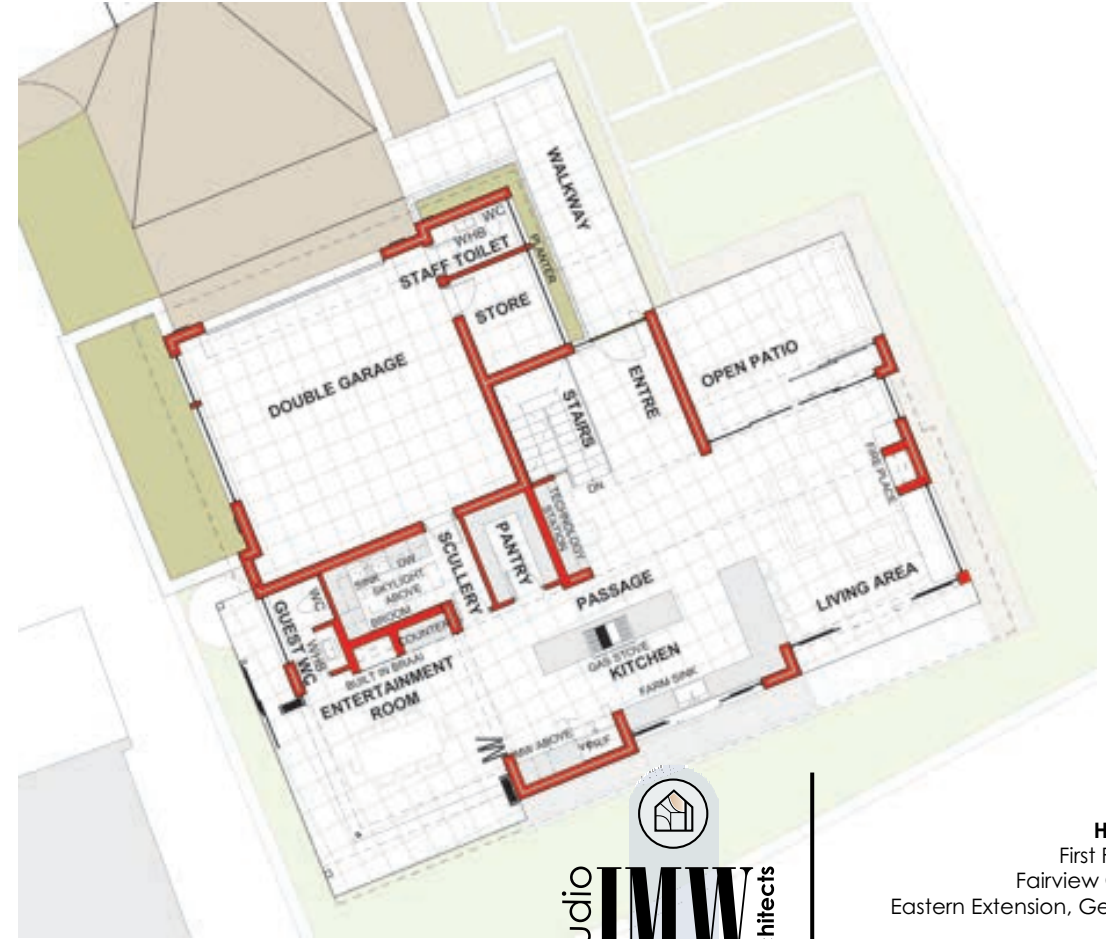

HEROLDS BAY COUNTRY ESTATE - HOUSE 001

Lower Ground Floor Plan. Not to Scale.
133 m².
(Bruto Area incl. walls)

Ground Floor Plan. Not to Scale.
188 m².
(Bruto Area incl. walls)

Head Office:
First Floor, Unit 2,
Fairview Office Park,
Eastern Extension, George, 6529.